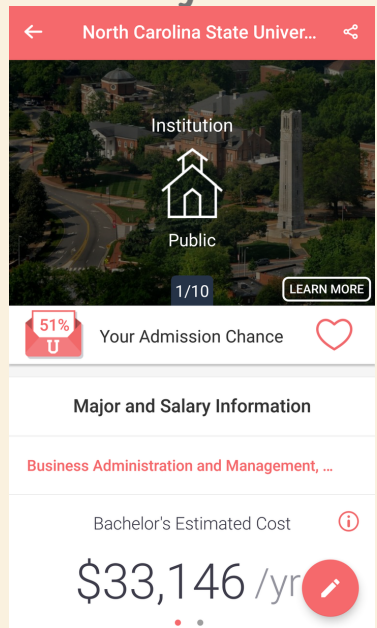

SCHOOLD

-**TYPE:** App

-**FEATURES:** Admission coach(a professional who can answer any possible questions), admission chance, estimated cost based on major, estimated starting salaries, majors offered, school contact information. Search by area, major, name, or career.

-**USEFUL FOR:** Retrieving personal data by inputting your information (such as GPA and income),

-**DOWNSIDES:** Little basic college information, such as housing; no advanced college search